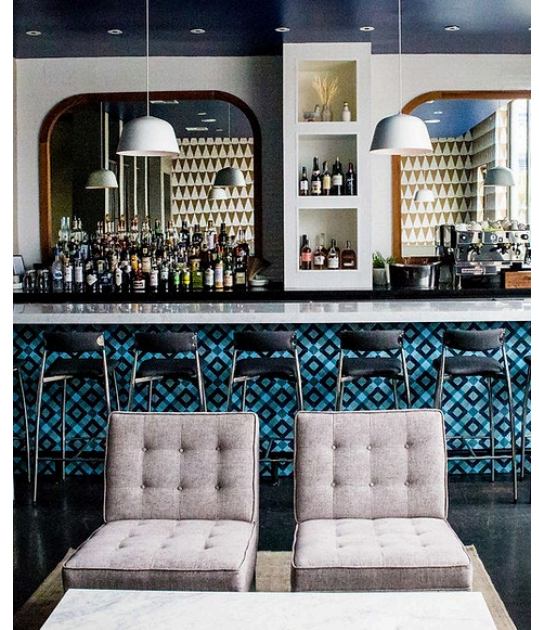

January Meeting Details

RSVP Susan 713-823-631 or sgaertner@att.net

ALICE blue Restaurant

250 West 19th St.
Houston, TX 77008

Alice Blue is a color from the early 1900's, made popular by Alice Roosevelt Longworth. Seems similar to our later Pan Am blue if you ask me. The color blue represents both the sky and the sea and is associated with open spaces, freedom, intuition, imagination, inspiration, and sensitivity. Blue also represents meanings of depth, trust, loyalty, sincerity, wisdom, confidence, stability, faith, and intelligence. Could that be why Juan Trippe chose blue?

Menu is American and varied. Sounds fun.